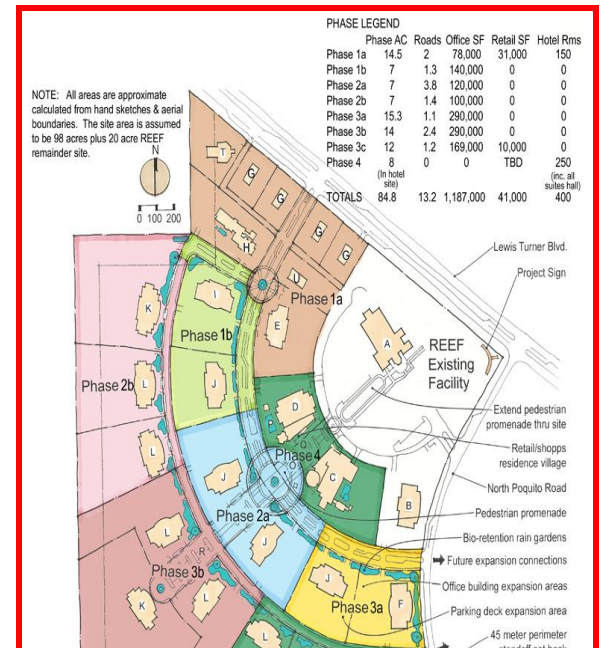

EUL's – A developer's perspective

- Aspects of process/program
  - Time to lease execution
    - Environmental
    - Stakeholder involvement/buy-in
      - Local command
      - Local community
    - Surveys / Title searches
    - Understanding
      - AT/FP
      - Local codes